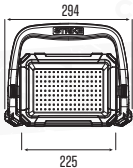

M-6000

1.832

A small icon of a weight scale is positioned above the weight value.